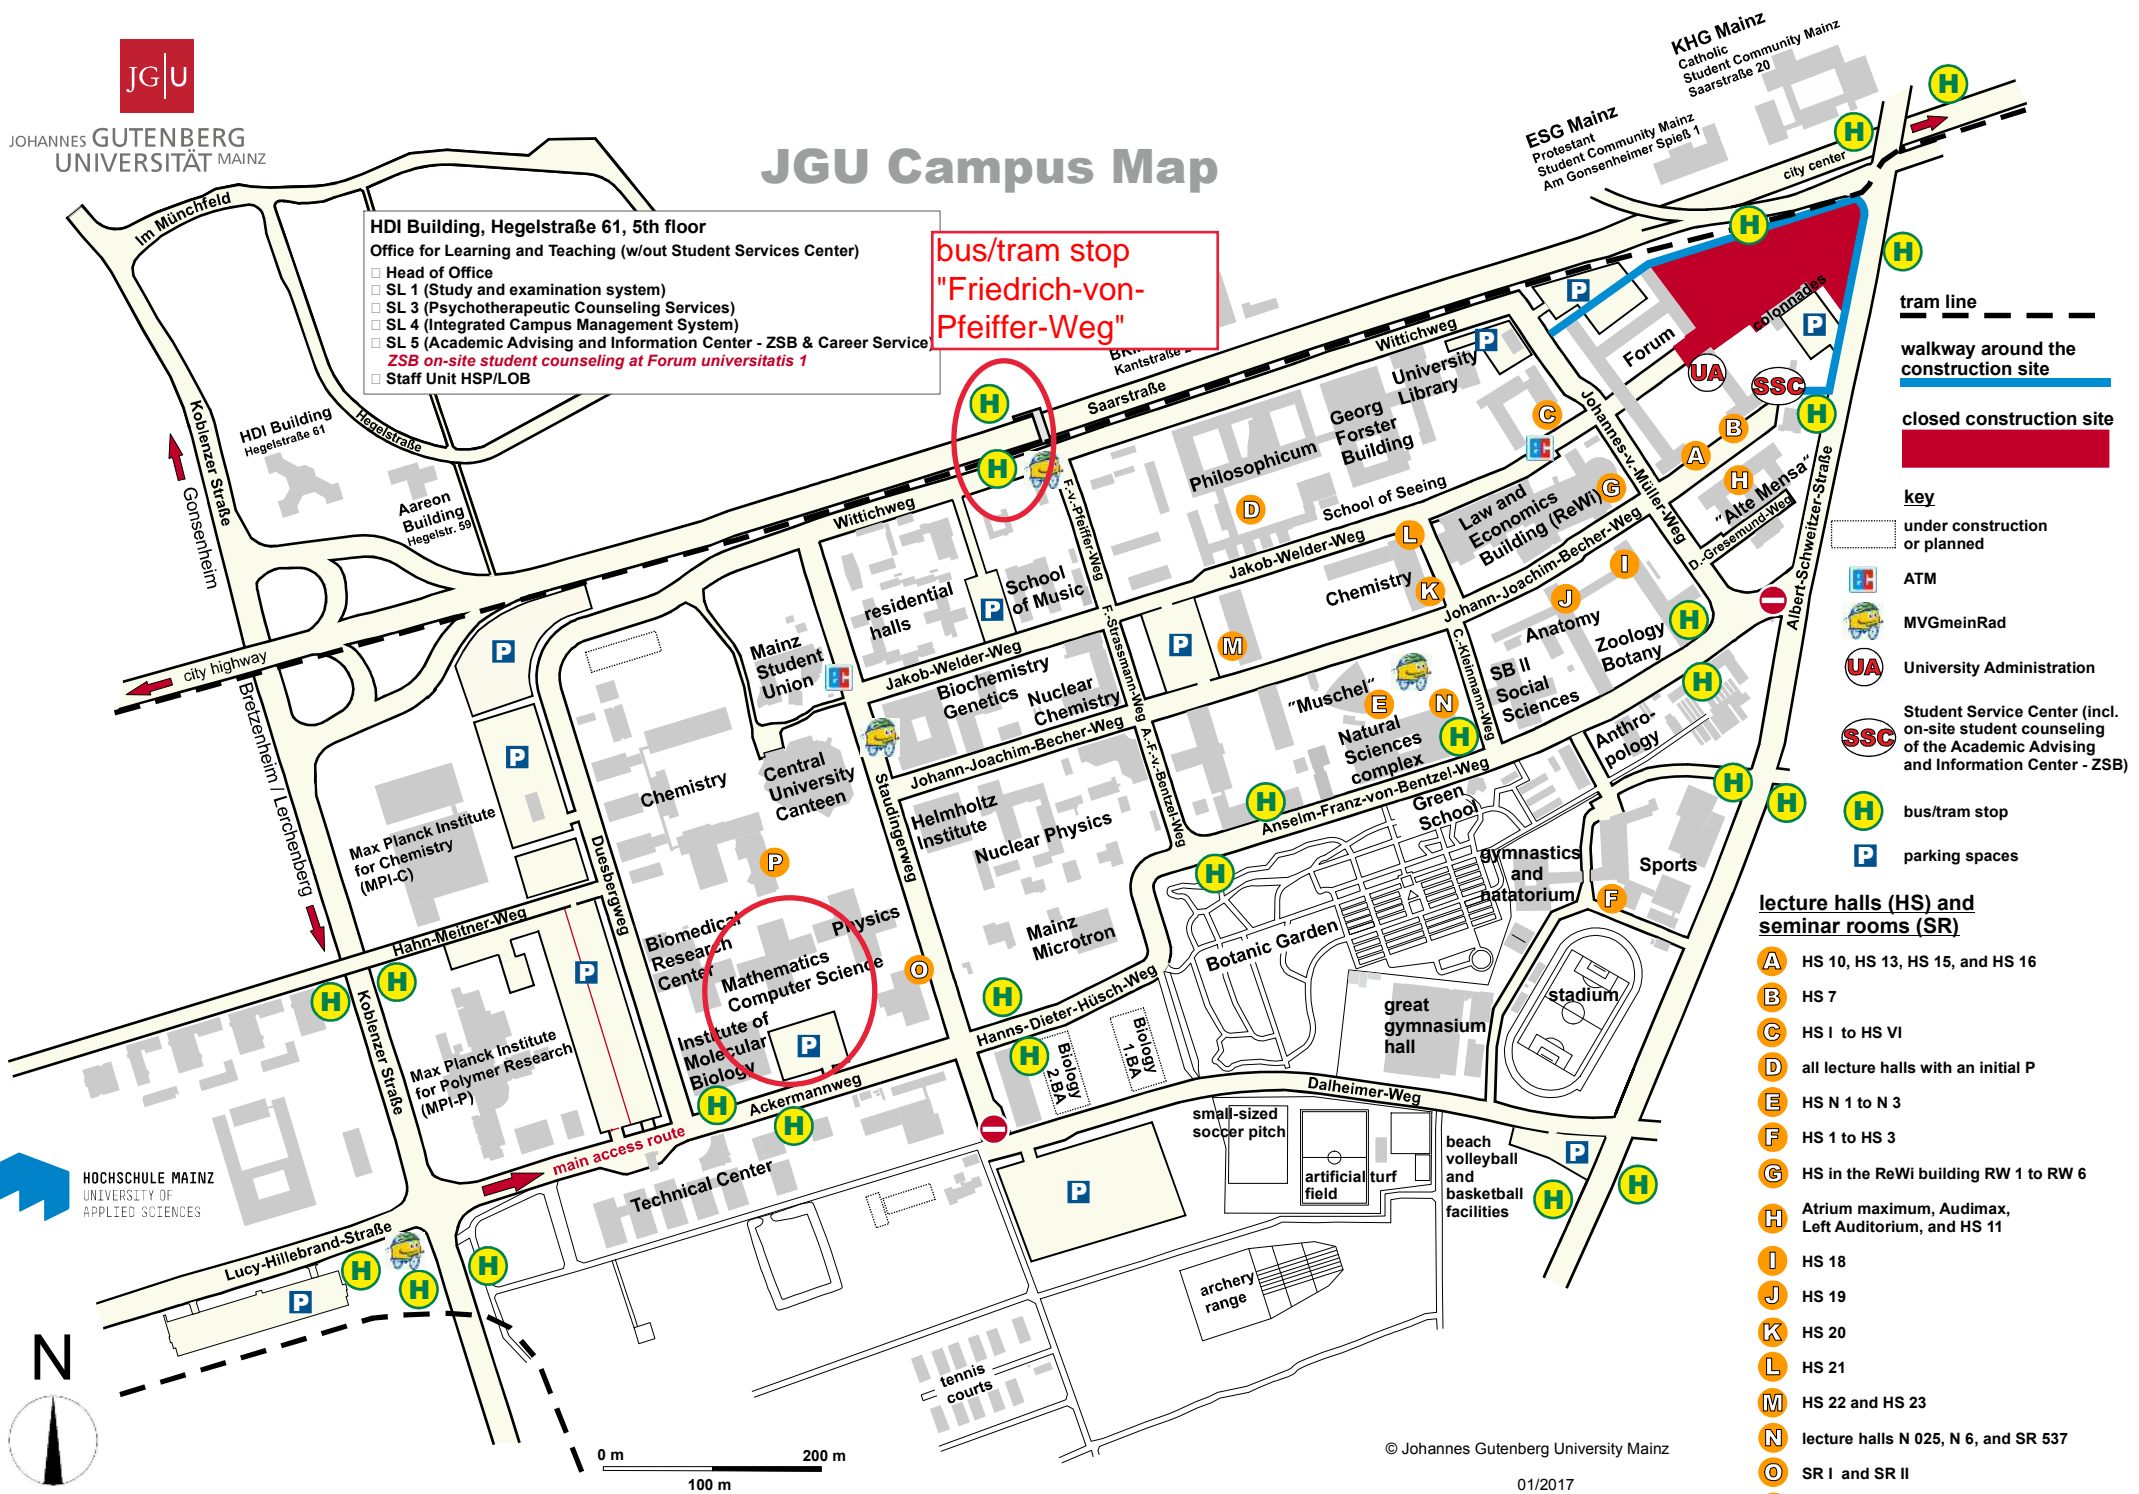

JGU Campus Map

HDI Building, Hegelstraße 61, 5th floor
Office for Learning and Teaching (w/out Student Services Center)

- Head of Office
- SL 1 (Study and examination system)
- SL 3 (Psychotherapeutic Counseling Services)
- SL 4 (Integrated Campus Management System)
- SL 5 (Academic Advising and Information Center - ZSB & Career Service)
- ZSB on-site student counseling at Forum universitatis 1
- Staff Unit HSP/LOB

bus/tram stop
"Friedrich-von-Pfeiffer-Weg"

tram line
walkway around the construction site
closed construction site

key

- under construction or planned
- ATM
- MVGmeiRad
- UA University Administration
- SSC Student Service Center (incl. on-site student counseling of the Academic Advising and Information Center - ZSB)
- H bus/tram stop
- P parking spaces

lecture halls (HS) and seminar rooms (SR)

- A HS 10, HS 13, HS 15, and HS 16
- B HS 7
- C HS I to HS VI
- D all lecture halls with an initial P
- E HS N 1 to N 3
- F HS 1 to HS 3
- G HS in the ReWi building RW 1 to RW 6
- H Atrium maximum, Audimax, Left Auditorium, and HS 11
- I HS 18
- J HS 19
- K HS 20
- L HS 21
- M HS 22 and HS 23
- N lecture halls N 025, N 6, and SR 537
- O SR I and SR II
- P SR C 01 to C 05